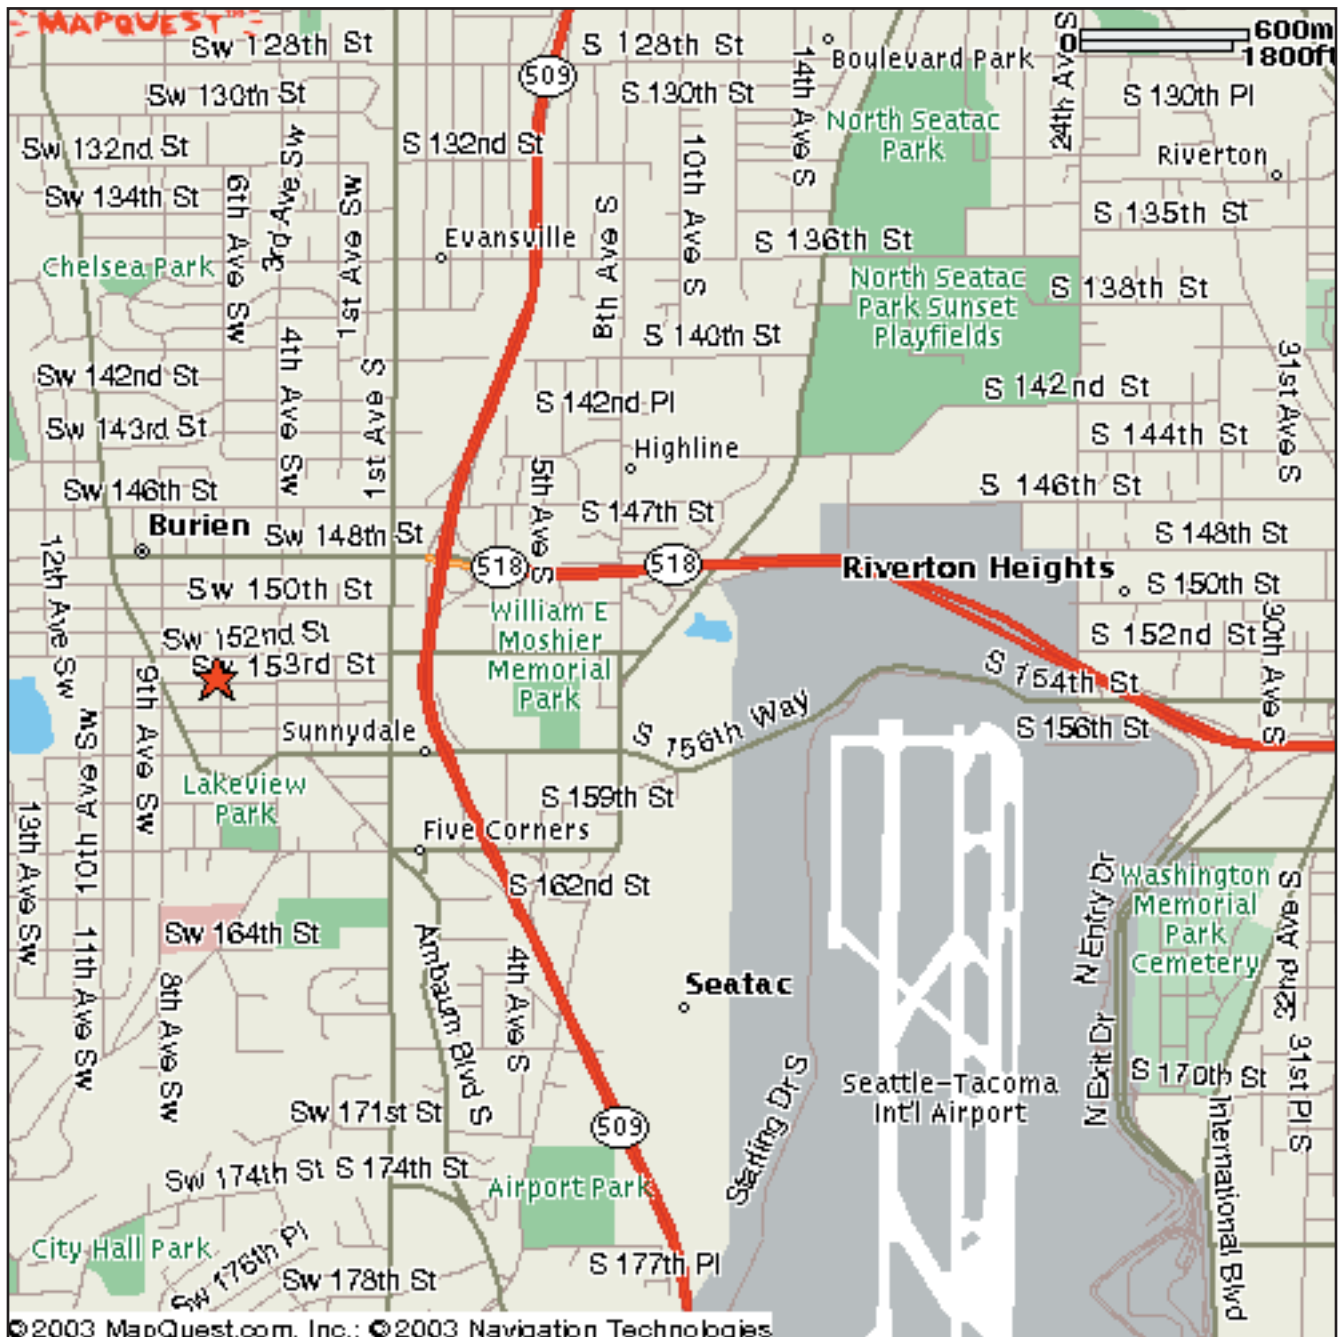

NORTHWEST GTO LEGENDS

MAP & DIRECTIONS TO MEETING SPOT

Bison Creek Pizza
630 SW 153rd St. #F
Burien, WA 98166
(206) 244-8825

Take the SR 518 West Exit off the freeway. Head west on SR 518 until you reach the end of the freeway, where it intersects with 1st Avenue. Turn left at the intersection of SR 518 and 1st Avenue. You're now heading south on 1st Avenue. Turn right on 153rd St. - follow for 3 blocks - Bison Creek Pizza is on your right side.