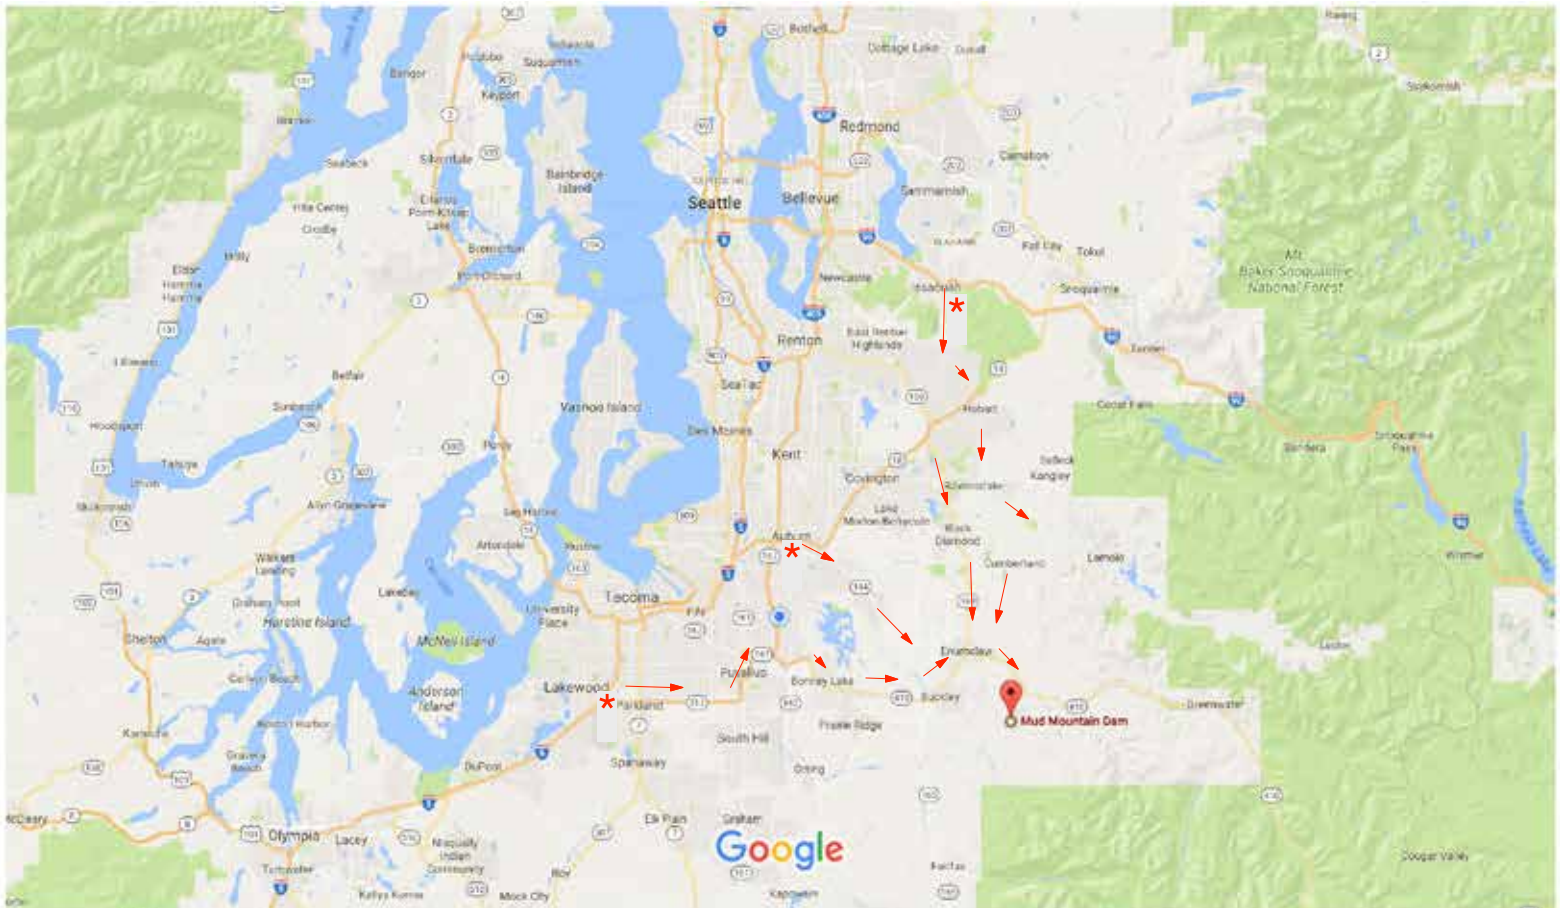

2017 MARK BILYEU MEMORIAL

PONTIAC PICNIC IN THE PARK

SATURDAY, AUGUST 26TH • 10:00AM TO 3:30PM
MUD MOUNTAIN DAM RECREATION AREA
ENUMCLAW, WA

The Details...

- Ted Knapp will cook his famous “pulled pork” to make sandwiches for everyone.
- Plates, cups, napkins & utensils will be provided along with bottled water.
- Participants are encouraged to bring additional food & drink for their own enjoyment.
- Picnic tables are available but you may want to bring lawn chairs too.

Where’s Mud Mountain Dam Recreation Area and How do I Get There?

There will be caravans to Mud Mountain Rec. Area leaving at 9:00am from:

- (1) XXX Drive-In in Issaquah
 - (2) McDonalds in South Tacoma at 512 and I-5
- See Map on Page 2 of this Flyer

**SPONSORED BY THE NORTHWEST LEGENDS
PONTIAC GTO CLUB OF WASHINGTON**

MUD MOUNTAIN DAM

ENUNCLAW, WA